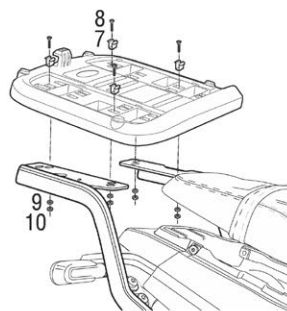

ASSEMBLY

RELEASE

TOP CASE SUPPORT ASSEMBLY

USE TOP CASE PARTS

#	Piece	Quantity
1	Clip	4
2	Screw M6x40	4
3	Plastic spacer	4
4	Ø6 Washer M6	4
5	Nut M6	4
6	Screw M6x30	4

SHAD Top Master*

USE FITTING KIT PARTS

#	Piece	Quantity
7	Metal spacer	4
8	Screw M8x20	4
9	Washer M8	4
10	Nut M8	4

SHAD Top Master*

SHAD Top Master*

! CHECK BIKE COMPATIBILITY
WWW.SHAD.ES *

ACCESSORIES

INNER BAG
Ref. X0IB00

X 35 Y 50 Z 21 (cm)

BACK REST
Ref. D0RI47

LIGHT
Ref. D0B40KL