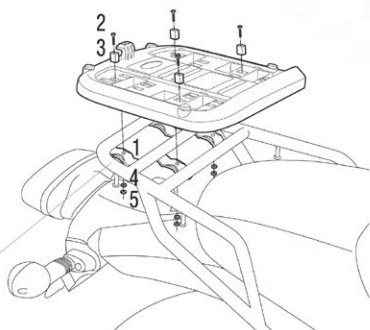

ASSEMBLY

RELEASE

TOP CASE SUPPORT ASSEMBLY

USE TOP CASE PARTS

#	Piece	Quantity
1	Clip	4
2	Screw M6x40	4
3	Plastic spacer	4
4	Ø6 Washer M6	4
5	Nut M6	4
6	Screw M6x30	4

SHAD Top Master*

USE FITTING KIT PARTS

#	Piece	Quantity
7	Metal spacer	4
8	Screw M8x20	4
9	Washer M8	4
10	Nut M8	4

SHAD Top Master*

SHAD Top Master*

! CHECK BIKE COMPATIBILITY
WWW.SHAD.ES *

ACCESSORIES

INNER BAG
Ref. X0IB00

X 35 Y 50 Z 21 (cm)

BACK REST
Ref. D0RI47

LIGHT
Ref. D0B40KL