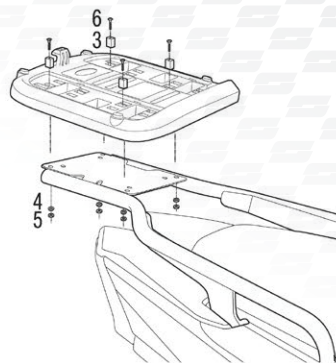

ASSEMBLY

RELEASE

TOP CASE SUPPORT ASSEMBLY

USE TOP CASE PARTS

#	Piece	Quantity
1	Clip	4
2	Screw M6x40	4
3	Plastic spacer	4
4	Ø6 Washer M6	4
5	Nut M6	4
6	Screw M6x30	4

SHAD Top Master*

USE FITTING KIT PARTS

#	Piece	Quantity
7	Metal spacer	4
8	Screw M8x20	4
9	Washer M8	4
10	Nut M8	4

SHAD Top Master*

SHAD Top Master*

! CHECK BIKE COMPATIBILITY
WWW.SHAD.ES *

ACCESSORIES

INNER BAG
Ref. X0IB00

X 35 Y 50 Z 21 (cm)

BACK REST
Ref. D0RI47

LIGHT
Ref. D0B40KL