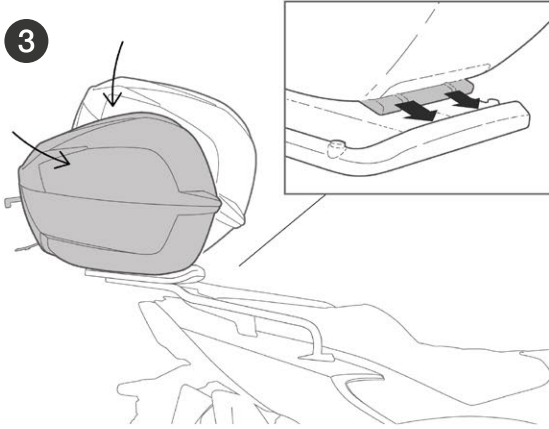

ASSEMBLY

RELEASE

TOP CASE SUPPORT ASSEMBLY

USE TOP CASE PARTS

#	Piece	Quantity
1	Clip	4
2	Screw M6x40	4
3	Plastic spacer	4
4	Ø6 Washer M6	4
5	Nut M6	4
6	Screw M6x30	4

SHAD Top Master*

USE FITTING KIT PARTS

#	Piece	Quantity
7	Metal spacer	4
8	Screw M8x20	4
9	Washer M8	4
10	Nut M8	4