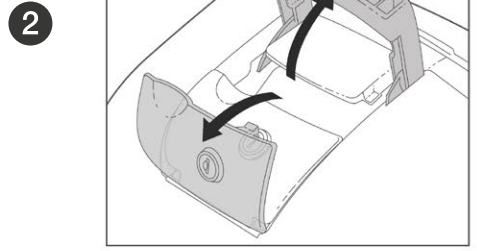

ASSEMBLY

RELEASE

TOP CASE SUPPORT ASSEMBLY

USE TOP CASE PARTS

#	Piece	Quantity
1	Clip	4
2	Screw M6x40	4
3	Plastic spacer	4
4	Ø6 Washer M6	4
5	Nut M6	4
6	Screw M6x30	4

SHAD Top Master*

USE FITTING KIT PARTS

#	Piece	Quantity
7	Metal spacer	4
8	Screw M8x20	4
9	Washer M8	4
10	Nut M8	4