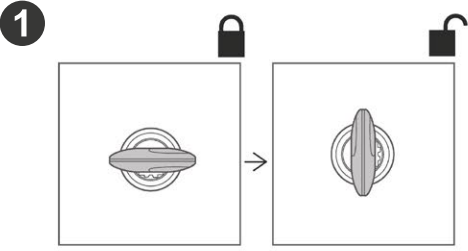

ASSEMBLY

RELEASE

TOP CASE SUPPORT ASSEMBLY

USE TOP CASE PARTS

#	Piece	Quantity
1	Clip	4
2	Screw M6x40	4
3	Plastic spacer	4
4	Ø6 Washer M6	4
5	Nut M6	4
6	Screw M6x30	4

SHAD Top Master*

USE FITTING KIT PARTS

#	Piece	Quantity
7	Metal spacer	4
8	Screw M8x20	4
9	Washer M8	4
10	Nut M8	4