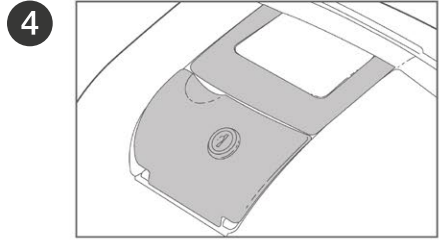

ASSEMBLY

RELEASE

TOP CASE SUPPORT ASSEMBLY

USE TOP CASE PARTS

#	Piece	Quantity
1	Clip	4
2	Screw M6x40	4
3	Plastic spacer	4
4	Ø6 Washer M6	4
5	Nut M6	4
6	Screw M6x30	4

SHAD Top Master*

USE FITTING KIT PARTS

#	Piece	Quantity
7	Metal spacer	4
8	Screw M8x20	4
9	Washer M8	4
10	Nut M8	4