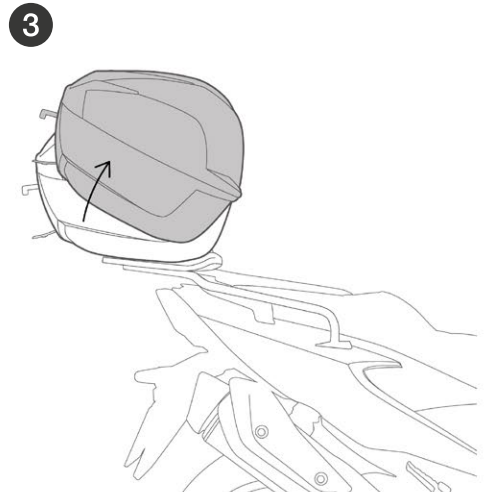

ASSEMBLY

RELEASE

TOP CASE SUPPORT ASSEMBLY

USE TOP CASE PARTS

#	Piece	Quantity
1	Clip	4
2	Screw M6x40	4
3	Plastic spacer	4
4	Ø6 Washer M6	4
5	Nut M6	4
6	Screw M6x30	4

SHAD Top Master*

USE FITTING KIT PARTS

#	Piece	Quantity
7	Metal spacer	4
8	Screw M8x20	4
9	Washer M8	4
10	Nut M8	4