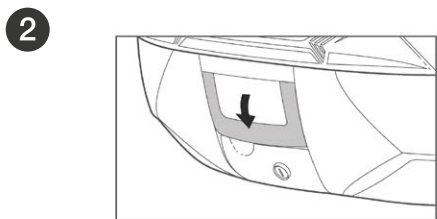

ASSEMBLY

RELEASE

TOP CASE SUPPORT ASSEMBLY

USE TOP CASE PARTS

#	Piece	Quantity
1	Clip	4
2	Screw M6x40	4
3	Plastic spacer	4
4	Ø6 Washer M6	4
5	Nut M6	4
6	Screw M6x30	4

SHAD Top Master*

USE FITTING KIT PARTS

#	Piece	Quantity
7	Metal spacer	4
8	Screw M8x20	4
9	Washer M8	4
10	Nut M8	4