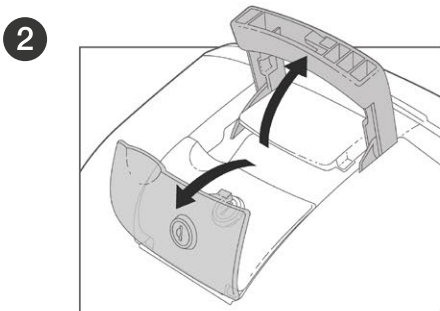

ASSEMBLY

RELEASE

TOP CASE SUPPORT ASSEMBLY

USE TOP CASE PARTS

#	Piece	Quantity
1	Clip	4
2	Screw M6x40	4
3	Plastic spacer	4
4	Ø6 Washer M6	4
5	Nut M6	4
6	Screw M6x30	4

SHAD Top Master*

USE FITTING KIT PARTS

#	Piece	Quantity
7	Metal spacer	4
8	Screw M8x20	4
9	Washer M8	4
10	Nut M8	4