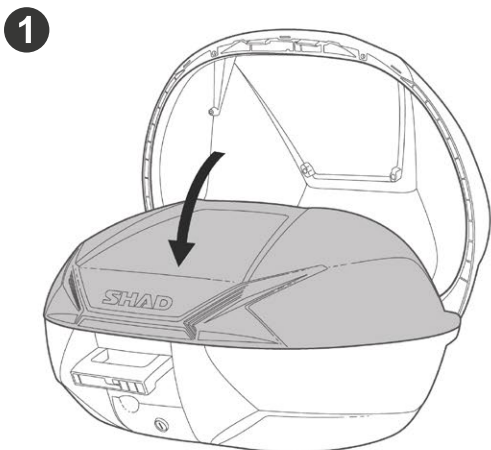

ASSEMBLY

RELEASE

TOP CASE SUPPORT ASSEMBLY

USE TOP CASE PARTS

#	Piece	Quantity
1	Clip	4
2	Screw M6x40	4
3	Plastic spacer	4
4	Ø6 Washer M6	4
5	Nut M6	4
6	Screw M6x30	4

SHAD Top Master*

USE FITTING KIT PARTS

#	Piece	Quantity
7	Metal spacer	4
8	Screw M8x20	4
9	Washer M8	4
10	Nut M8	4