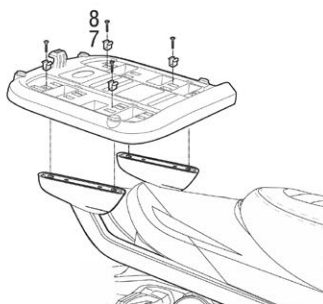

ASSEMBLY

RELEASE

TOP CASE SUPPORT ASSEMBLY

USE TOP CASE PARTS

#	Piece	Quantity
1	Clip	4
2	Screw M6x40	4
3	Plastic spacer	4
4	Ø6 Washer M6	4
5	Nut M6	4
6	Screw M6x30	4

SHAD Top Master*

USE FITTING KIT PARTS

#	Piece	Quantity
7	Metal spacer	4
8	Screw M8x20	4
9	Washer M8	4
10	Nut M8	4

SHAD Top Master*

SHAD Top Master*

! CHECK BIKE COMPATIBILITY
WWW.SHAD.ES *

ACCESSORIES

INNER BAG
Ref. X0IB00

X 35 Y 50 Z 21 (cm)

BACK REST
Ref. D0RI47

LIGHT
Ref. D0B40KL