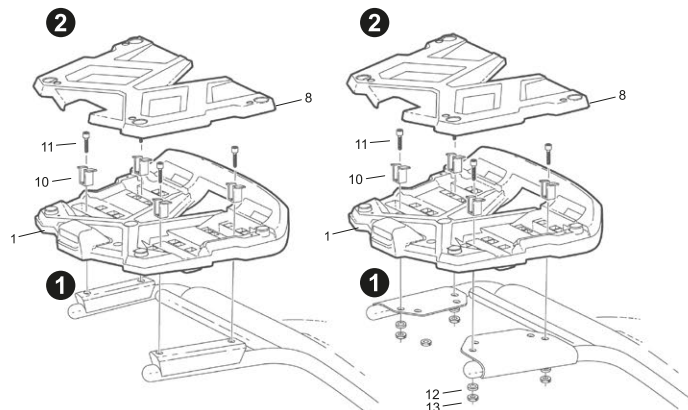

2

3

4

TOP CASE SUPPORT ASSEMBLY

Number	Reference	Quantity
1	201834 (Support piece)	1
2	201049 (Bridle)	4
3	304144 (Screw M6x40 DIN 965)	4
4	200713/2 (Plastic bridle)	4
5	303000 (Ø6 Washer fs M6 DIN 125 A)	4
6	302021 (M6 Nut M6 DIN 985)	4
7	304058 (Screw M6x30 DIN 965)	4
8	201835 (Cover support piece)	1
9	304127 (Screw Ø3'5x13 DIN 7982)	4
10	201504 (Metal piece) *	4
11	304074 (Screw M8x20 DIN 912) **	4
12	303020 (Ø8 Washer fs M8 DIN 125 A) **	4
13	302024 (Nut M8 DIN 985) **	4

⚠ CHECK BIKE COMPATIBILITY
 WWW.SHAD.ES *

ACCESSORIES

BACKREST
Ref. D0R180

INNER BAG
Ref. X0IB00

X 21/29 Y 53 Z 34 (cm)
EXPANDABLE

**ALUMINIUM
PLATE+SCREWS**
Ref. D1BTRPA

**ALUMINIUM
PLATE+SCREWS**
Ref. D1BTRPA2