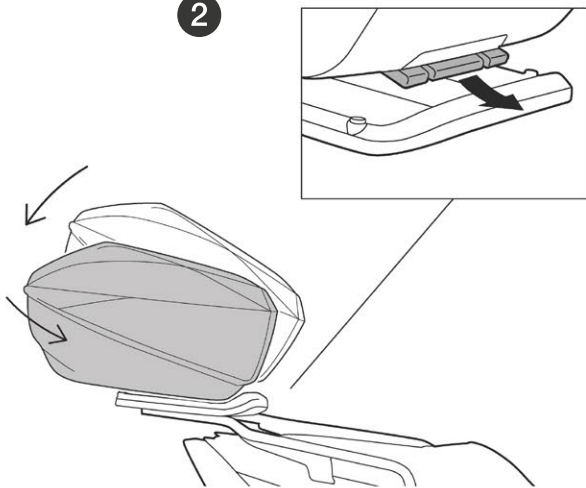

ASSEMBLY

1

3

2

RELEASE

1

2

3

4