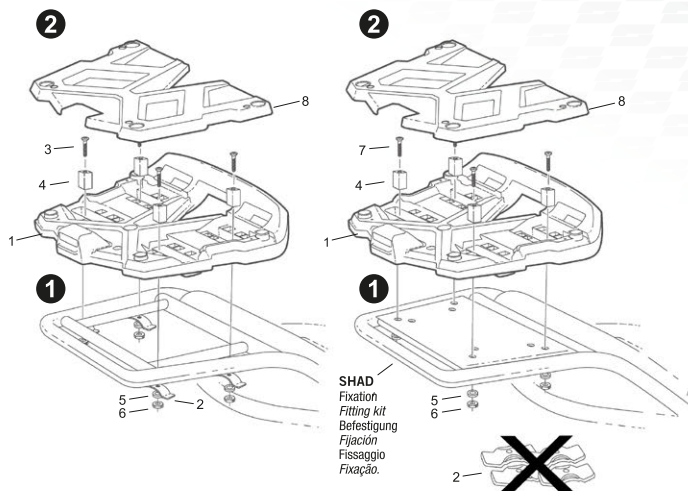

2

3

4

TOP CASE SUPPORT ASSEMBLY

Number	Reference	Quantity
1	201834 (Support piece)	1
2	201049 (Bridle)	4
3	304144 (Screw M6x40 DIN 965)	4
4	200713/2 (Plastic bridle)	4
5	303000 (Ø6 Washer fs M6 DIN 125 A)	4
6	302021 (M6 Nut M6 DIN 985)	4
7	304058 (Screw M6x30 DIN 965)	4
8	201835 (Cover support piece)	1
9	304127 (Screw Ø3'5x13 DIN 7982)	4
10	201504 (Metal piece) *	4
11	304074 (Screw M8x20 DIN 912) **	4
12	303020 (Ø8 Washer fs M8 DIN 125 A) **	4
13	302024 (Nut M8 DIN 985) **	4

⚠ CHECK BIKE COMPATIBILITY
 WWW.SHAD.ES *

ACCESSORIES

BACKREST
Ref. D0R180

INNER BAG
Ref. X0IB00

X 21/29 Y 53 Z 34 (cm)
EXPANDABLE

**ALUMINIUM
PLATE+SCREWS**
Ref. D1BTRPA

**ALUMINIUM
PLATE+SCREWS**
Ref. D1BTRPA2