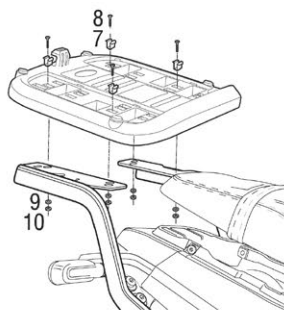

## USE TOP CASE PARTS

#	Piece	Quantity
1	Clip	4
2	Screw M6x40	4
3	Plastic spacer	4
4	Ø6 Washer M6	4
5	Nut M6	4
6	Screw M6x30	4

SHAD Top Master\*

1

## USE FITTING KIT PARTS

#	Piece	Quantity
7	Metal spacer	4
8	Screw M8x20	4
9	Washer M8	4
10	Nut M8	4

SHAD Top Master\*

SHAD Top Master\*

**!** CHECK BIKE COMPATIBILITY  
WWW.SHAD.ES \*