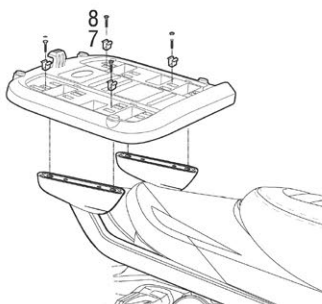

## USE TOP CASE PARTS

#	Piece	Quantity
1	Clip	4
2	Screw M6x40	4
3	Plastic spacer	4
4	Ø6 Washer M6	4
5	Nut M6	4
6	Screw M6x30	4

SHAD Top Master\*

1

## USE FITTING KIT PARTS

#	Piece	Quantity
7	Metal spacer	4
8	Screw M8x20	4
9	Washer M8	4
10	Nut M8	4

SHAD Top Master\*

SHAD Top Master\*

**!** CHECK BIKE COMPATIBILITY  
WWW.SHAD.ES \*