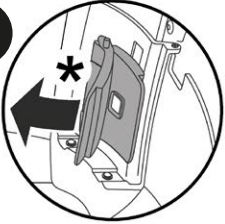

EASY TO EXPAND

1

UNLOCK

2