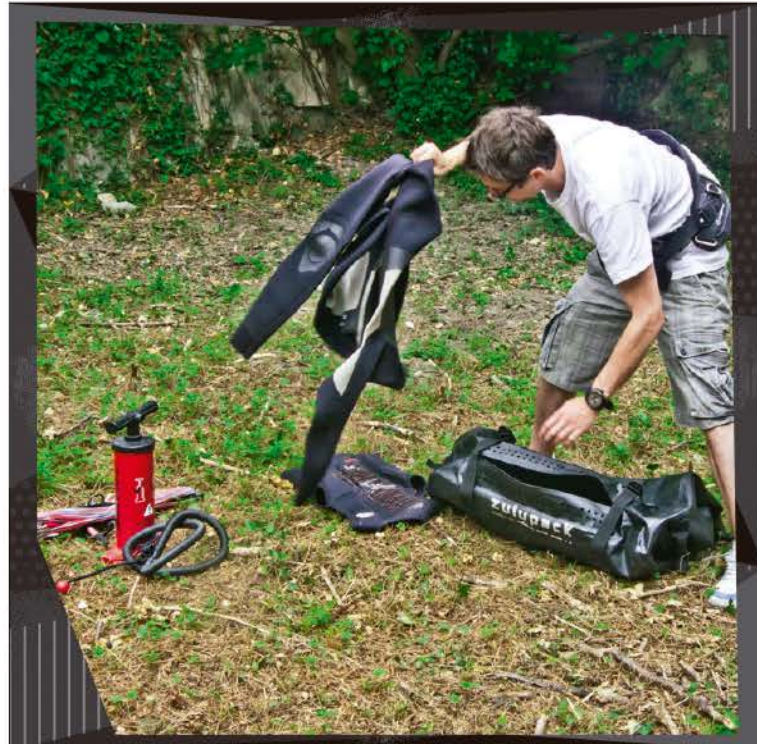

SHAD zulupack

SW05 - ISOPACK MINI

PVC DOUBLE STRUCTURE

100% WATER PROOF IN 3 STEPS

Size:
15 x 20 x 13 CM

Shock-proof inner compartment,
foamed, fully flexible and removable.

Included

Designed to carry your
digital camera or mobile phone.

ERGONOMIC

VELCRO STRAPS

**A small welded
and watertight bag**

SHAD zulupack

STRAPS

4 FIXATION POINTS PER BAG

EXAMPLE OF MOTO FIXATION

ON A SIDE CASE