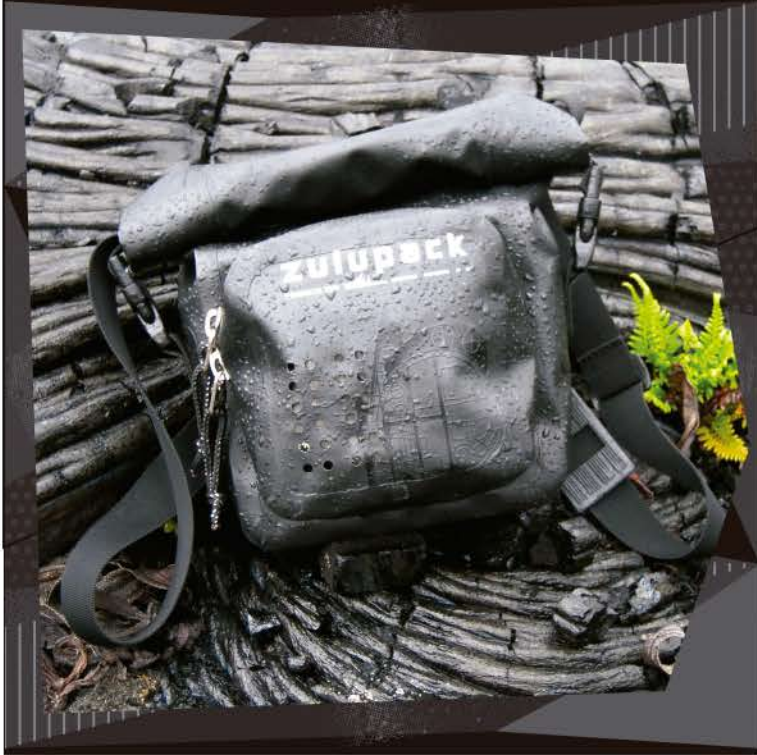

SHAD zulupack

SW05 - ISOPACK MINI

PVC DOUBLE STRUCTURE

100% WATER PROOF IN 3 STEPS

Size:
15 x 20 x 13 CM

Shock-proof inner compartment,
foamed, fully flexible and removable.

Included

Designed to carry your
digital camera or mobile phone.

ERGONOMIC

VELCRO STRAPS

**A small welded
and watertight bag**

SHAD zulupack

STRAPS

4 FIXATION POINTS PER BAG

EXAMPLE OF MOTO FIXATION

ON A SIDE CASE