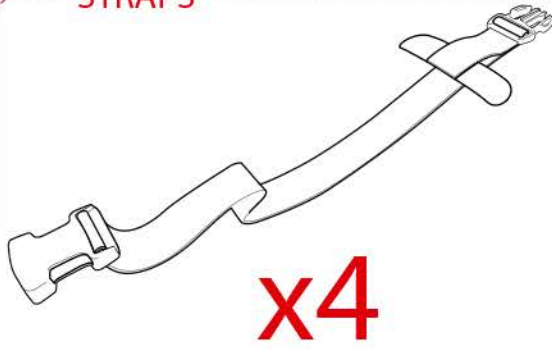

SHAD zulupack

SW05 - ISOPACK MINI

PVC DOUBLE STRUCTURE

100% WATER PROOF IN 3 STEPS

Size:
15 x 20 x 13 CM

Shock-proof inner compartment,
foamed, fully flexible and removable.

Included

Designed to carry your
digital camera or mobile phone.

ERGONOMIC

VELCRO STRAPS

**A small welded
and watertight bag**

SHAD zulupack

STRAPS

4 FIXATION POINTS PER BAG

EXAMPLE OF MOTO FIXATION

ON A SIDE CASE