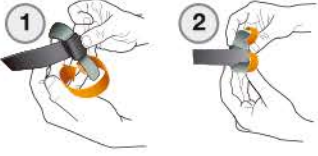

SHAD zulupack

SW05 - ISOPACK MINI

PVC DOUBLE STRUCTURE

100% WATER PROOF IN 3 STEPS

Size:
15 x 20 x 13 CM

Shock-proof inner compartment,
foamed, fully flexible and removable.

Included

Designed to carry your
digital camera or mobile phone.

ERGONOMIC

VELCRO STRAPS

**A small welded
and watertight bag**

SHAD zulupack

STRAPS

4 FIXATION POINTS PER BAG

EXAMPLE OF MOTO FIXATION

ON A SIDE CASE