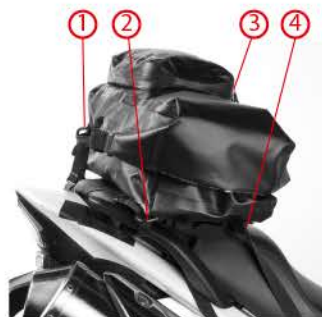

SHAD zulupack

SW05 - ISOPACK MINI

PVC DOUBLE STRUCTURE

100% WATER PROOF IN 3 STEPS

Size:
15 x 20 x 13 CM

Shock-proof inner compartment,
foamed, fully flexible and removable.

Included

Designed to carry your
digital camera or mobile phone.

ERGONOMIC

VELCRO STRAPS

**A small welded
and watertight bag**

SHAD zulupack

STRAPS

4 FIXATION POINTS PER BAG

EXAMPLE OF MOTO FIXATION

ON A SIDE CASE