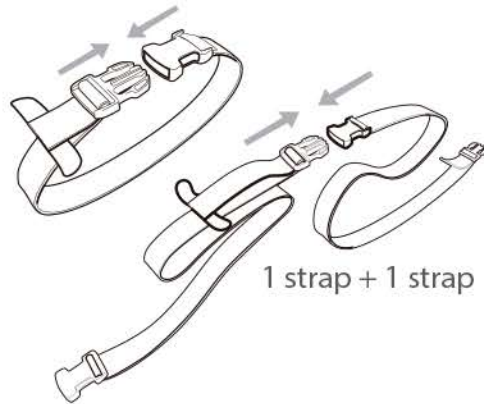

SHAD zulupack

SW05 - ISOPACK MINI

PVC DOUBLE STRUCTURE

100% WATER PROOF IN 3 STEPS

Size:
15 x 20 x 13 CM

Shock-proof inner compartment,
foamed, fully flexible and removable.

Included

Designed to carry your
digital camera or mobile phone.

ERGONOMIC

VELCRO STRAPS

**A small welded
and watertight bag**

SHAD zulupack

STRAPS

4 FIXATION POINTS PER BAG

EXAMPLE OF MOTO FIXATION

ON A SIDE CASE