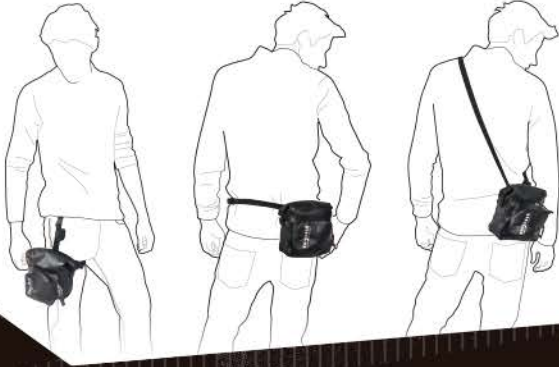

SHAD zulupack

SW05 - ISOPACK MINI

PVC DOUBLE STRUCTURE

100% WATER PROOF IN 3 STEPS

Size:
15 x 20 x 13 CM

Shock-proof inner compartment,
foamed, fully flexible and removable.

Included

Designed to carry your
digital camera or mobile phone.

ERGONOMIC

VELCRO STRAPS

**A small welded
and watertight bag**

SHAD zulupack

STRAPS

4 FIXATION POINTS PER BAG

EXAMPLE OF MOTO FIXATION

ON A SIDE CASE