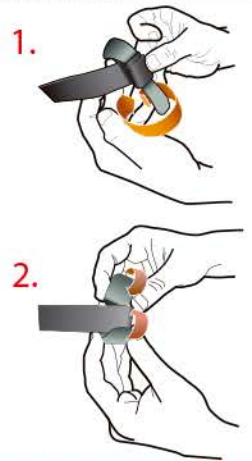

SHAD zulupack

SW05 - ISOPACK MINI

PVC DOUBLE STRUCTURE

100% WATER PROOF IN 3 STEPS

Size:
15 x 20 x 13 CM

Shock-proof inner compartment,
foamed, fully flexible and removable.

Included

Designed to carry your
digital camera or mobile phone.

ERGONOMIC

VELCRO STRAPS

**A small welded
and watertight bag**

SHAD zulupack

STRAPS

4 FIXATION POINTS PER BAG

EXAMPLE OF MOTO FIXATION

ON A SIDE CASE