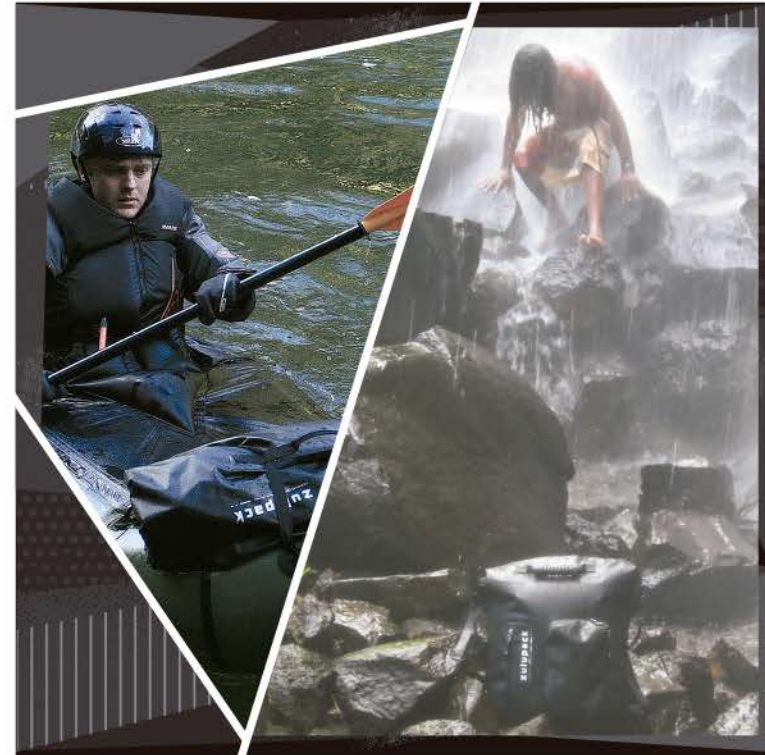

ERGONOMIC

Trolley sold separatly

VELCRO STRAPS