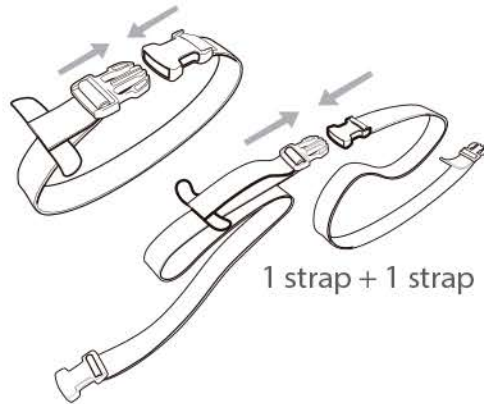

SW42 - THUNDER

PVC DOUBLE STRUCTURE

100% WATER PROOF IN 3 STEPS

Size:

40 x 35 x 21 cm

Capacity of one
helmet XXL

How to make them rigid?

SHAD zulupack

STRAPS

4 FIXATION POINTS PER BAG

EXAMPLE OF MOTO FIXATION

ON A SIDE CASE

ON OTHER BAGS

ATV