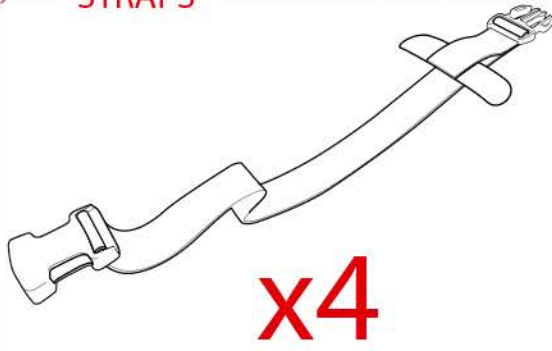

SW42 - THUNDER

PVC DOUBLE STRUCTURE

100% WATER PROOF IN 3 STEPS

Size:

40 x 35 x 21 cm

Capacity of one
helmet XXL

How to make them rigid?

SHAD zulupack

STRAPS

4 FIXATION POINTS PER BAG

EXAMPLE OF MOTO FIXATION

ON A SIDE CASE

ON OTHER BAGS

ATV