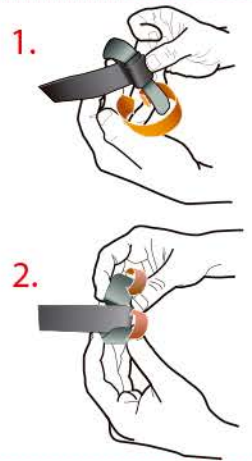

SHAD zulupack

STRAPS