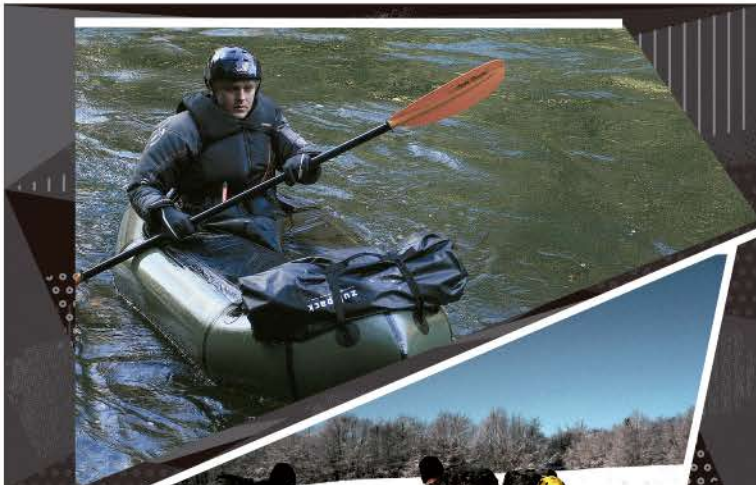

SW42 - THUNDER

PVC DOUBLE STRUCTURE

100% WATER PROOF IN 3 STEPS

Size:

40 x 35 x 21 cm

Capacity of one
helmet XXL

How to make them rigid?

SHAD zulupack