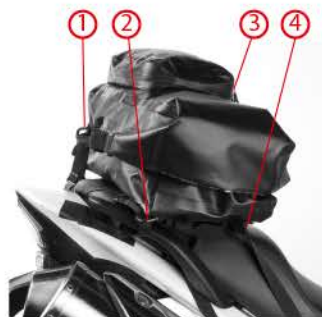

SW42 - THUNDER

PVC DOUBLE STRUCTURE

100% WATER PROOF IN 3 STEPS

Size:

40 x 35 x 21 cm

Capacity of one
helmet XXL

How to make them rigid?

SHAD zulupack

STRAPS

4 FIXATION POINTS PER BAG

EXAMPLE OF MOTO FIXATION

ON A SIDE CASE

ON OTHER BAGS

ATV