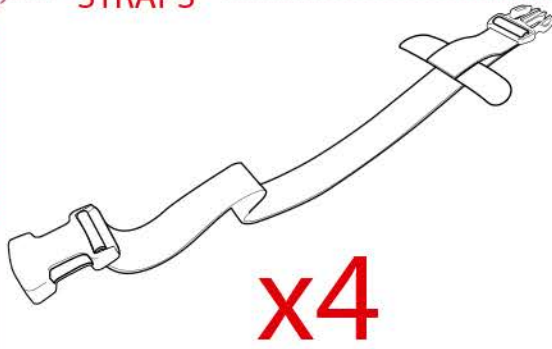

SHAD zulupack

STRAPS