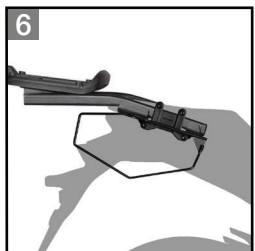

Alternative Choice

	PRODUCT	REFERENCE
6	Universal Side Bag Holder	D0SS5SE
7	Saddle Bags E-48	X0SE48

Find more SHAD products for your bike
Encuentra más productos SHAD para tu moto
Trouvez plus de produits SHAD pour votre moto

www.shad.es