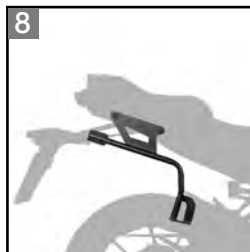

Alternative Choice

	PRODUCT	REFERENCE
7	Side Case SH36	D0B36100
8	3P System	Y0MT95IF

Find more SHAD products for your bike
Encuentra más productos SHAD para tu moto
Trouvez plus de produits SHAD pour votre moto

www.shad.es