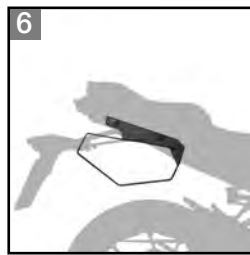

YAMAHA MT09 Tracer (2015)

Full equip proposal

	PRODUCT	REFERENCE
1	Top Case SH48	D0B48100
2	Saddle Bag E-48	X0SE48
3	Tank Bag E-22	X0SE22
4	Smartphone Holder	X0SG10M
5	Top Master	Y0MT95ST
6	Side Bag Holder	Y0MT95SE