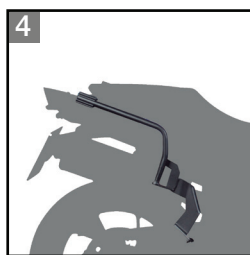

## Full equip proposal

**SHAD**  
ENGINEERED FOR RIDING

	PRODUCT	REFERENCE
1	Top Case SH48 White Cover	D0B48100 D1B48E08
2	Top Master	W0FR89ST
3	Side Cases SH36 White Cover	D0B36100 D1B36E08
4	3P System	W0FR89IF
5	Tank Bag E22 Universal Tank Base (included)	X0SE22 X1SL90
6	Smartphone Holder	X0SG60M