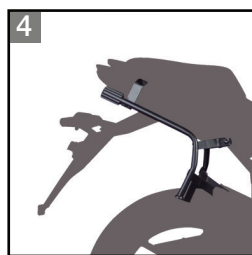

## Full equip proposal

**SHAD**  
ENGINEERED FOR RIDING

	PRODUCT	REFERENCE
1	Top Case SH59X Backrest	D0B59100 D0R180
2	Top Master	K0VR65ST
3	Side Cases SH35	D0B35100
4	3P System	K0VR65IF
5	Tank Bag SL12M	X0SL12M