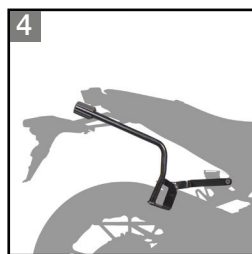

Full equip proposal

	PRODUCT	REFERENCE
1	Top Case SH39	D0B39100
2	Top Master	Y0MT93ST
3	Side Cases SH36	D0B36100
4	3P System	Y0MT93IF
5	Comfort Seat	SHY0M9300
6	Tank Bag E-22	X0SE22

Alternative Choice

	PRODUCT	REFERENCE
7	Side Bag Holder	Y0MT93SE
8	Saddle Bags E-48	X0SE48