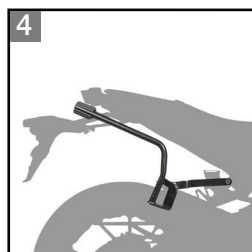

Full equip proposal

	PRODUCT	REFERENCE
1	Top Case SH39	D0B39100
2	Top Master	Y0MT93ST
3	Side Cases SH36	D0B36100
4	3P System	Y0MT93IF
5	Comfort Seat	SHY0M9300
6	Tank Bag E-22	X0SE22

Alternative Choice

	PRODUCT	REFERENCE
7	Side Bag Holder	Y0MT93SE
8	Saddle Bags E-48	X0SE48