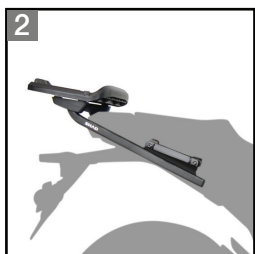

## Full equip proposal

**SHAD**  
ENGINEERED FOR RIDING

	PRODUCT	REFERENCE
1	Top Case SH48 Carbon Cover Brake Light Backrest	D0B48100 D1B48E06 D0B50KL D0RI4800
2	Top Master	H0NT75ST
3	Side Cases SH36 Carbon Cover (included)	D0B36100 D1B36E06
4	3P System	H0NT75IF
5	Comfort Seat	SHH0N720CN
6	Small Tank Bag SL12M	X0SL12M