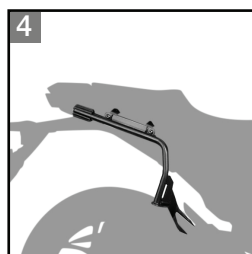

## Full equip proposal

**SHAD**  
ENGINEERED FOR RIDING

	PRODUCT	REFERENCE
1	Top Case SH48 Carbon Cover Brake Light Backrest	D0B48100 D1B48E06 D0B50KL D0RI4800
2	Top Master	H0NT75ST
3	Side Cases SH36 Carbon Cover (included)	D0B36100 D1B36E06
4	3P System	H0NT75IF
5	Comfort Seat	SHH0N720CN
6	Small Tank Bag SL12M	X0SL12M