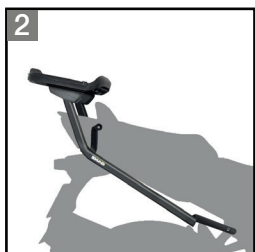

Suzuki BANDIT 650 (05-17)

Full equip proposal

SHAD
ENGINEERED FOR RIDING

	PRODUCT	REFERENCE
1	Top Case SH59X Backrest	D0B59100 D0RI80
2	Top Master	S0BN69ST
3	Side Cases SH35	D0B35100
4	3P System	S0BN611F
5	Tank Bag E10P	X0SE10P
6	Pin System	X013PS