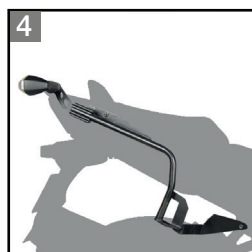

Suzuki BANDIT 650 (05-17)

Full equip proposal

SHAD
ENGINEERED FOR RIDING

	PRODUCT	REFERENCE
1	Top Case SH59X Backrest	D0B59100 D0RI80
2	Top Master	S0BN69ST
3	Side Cases SH35	D0B35100
4	3P System	S0BN611F
5	Tank Bag E10P	X0SE10P
6	Pin System	X013PS