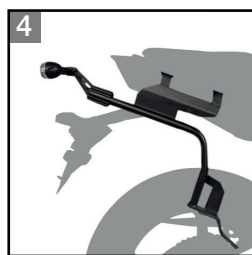

# Yamaha DIVERSION XJ6 600 N/S/F ABS (09-16)

## Full equip proposal

**SHAD**  
ENGINEERED FOR RIDING

	PRODUCT	REFERENCE
1	Top Case SH58X Backrest	D0B58100 D0R180
2	Top Master	Y0XJ69ST
3	Side Cases SH36	D0B36100
4	3P System	Y0XJ69IF
5	Tank Bag E10P	X0SE10P
6	Pin System	X011PS
7	Comfort Seat	SHY0X6100