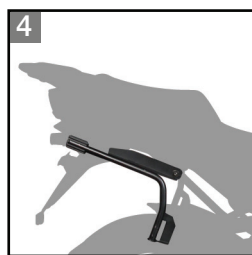

KAWASAKI Versys 1000 (2015-2016)

Full equip proposal

SHAD
ENGINEERED FOR RIDING

	PRODUCT	REFERENCE
1	Top Case SH48 Carbon Cover Brake Light Backrest	D0B48100 D1B48E06 D0B50KL D0RI4800
2	Top Master	K0GT18ST
3	Side Cases SH36 Carbon Cover (included)	D0B36100 D1B36E06
4	3P System	K0VR16IF
5	Tank Bag SL23	X0SL23B