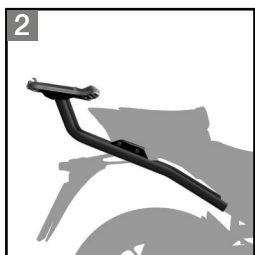

HONDA CB500F/CBR500R (2016)

Full equip proposal

SHAD
ENGINEERED FOR RIDING

	PRODUCT	REFERENCE
1	Top Case SH39 Carbon Cover Brake Light Backrest	D0B39100 D1B39E06 D0B40KL D0RI3900
2	Top Master	H0CB56ST
3	Side Cases SH36 Carbon Cover (included)	D0B36100 D1B36E06
4	3P System	H0CB56IF
5	Tank Bag E04	X0SE04