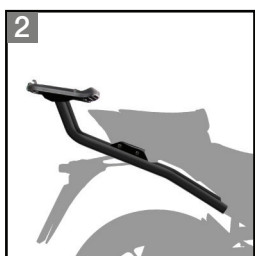

# HONDA CB500F/CBR500R (2016)

## Full equip proposal

**SHAD**  
ENGINEERED FOR RIDING

	PRODUCT	REFERENCE
1	Top Case SH39 Carbon Cover Brake Light Backrest	D0B39100 D1B39E06 D0B40KL D0RI3900
2	Top Master	H0CB56ST
3	Side Cases SH36 Carbon Cover (included)	D0B36100 D1B36E06
4	3P System	H0CB56IF
5	Tank Bag E04	X0SE04