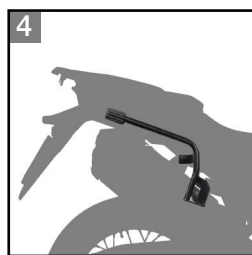

HONDA AFRICA TWIN CRF1000L (2016)

Full equip proposal

SHAD
ENGINEERED FOR RIDING

	PRODUCT	REFERENCE
1	Top Case SH48 Carbon Cover Brake Light Backrest	D0B48200 D1B48E06 D0B50KL D0RI4800
2	Top Master	H0CR12ST
3	Side Cases SH36 Carbon Cover (included)	D0B36100 D1B36E06
4	3P System	H0FR16IF
5	Tank Bag SL12 Universal Tank Base	X0SL12M X1SL90