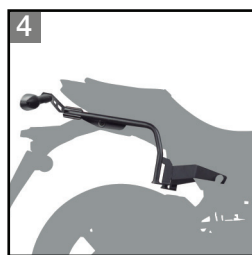

# SUZUKI SV650 ABS (2016)

## Full equip proposal

**SHAD**  
ENGINEERED FOR RIDING

	PRODUCT	REFERENCE
1	Top Case SH39 Carbon Cover	D0B39100 D1B39E06
2	Top Master	S0SV66ST
3	Side Cases SH36	D0B36100
4	3P System	S0SV66IF
5	Tank Bag SL20	X0SL20F