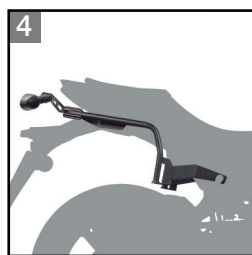

SUZUKI SV650 ABS (2016)

Full equip proposal

SHAD
ENGINEERED FOR RIDING

	PRODUCT	REFERENCE
1	Top Case SH39 Carbon Cover	D0B39100 D1B39E06
2	Top Master	S0SV66ST
3	Side Cases SH36	D0B36100
4	3P System	S0SV66IF
5	Tank Bag SL20	X0SL20F