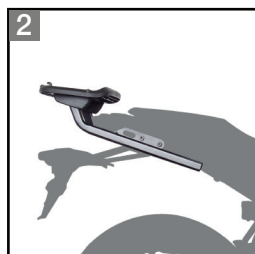

## Full equip proposal

**SHAD**  
ENGINEERED FOR RIDING

	PRODUCT	REFERENCE
1	Top Case SH39 Carbon Cover	D0B39100 D1B39E06
2	Top Master	Y0MT76ST
3	Side Cases SH36 Carbon Cover (included)	D0B36100 D1B36E06
4	3P System	Y0MT76IF
5	Tank Bag E22 Universal Tank Base (included)	X0SE22 X1SL90
6	Smartphone Holder	X0SG60M