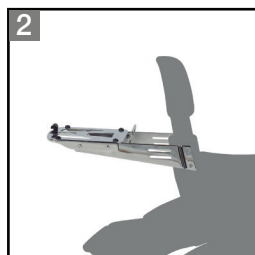

# KAWASAKI VULCAN S (15-17)

## Full equip proposal

**SHAD**  
ENGINEERED FOR RIDING

	PRODUCT	REFERENCE
1	Top Case SH34 White Cover	D0B34100 D1B34E08
2	Chromed Rack	NADTN
3	Sissybar	K0SP11SN
4	Side Case SH23 White Cover	D0B23100 D1B23E08
5	3P System	K0VL65IF