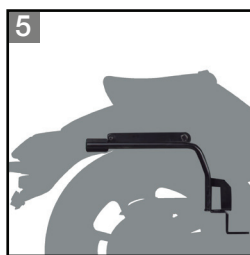

## Full equip proposal

**SHAD**  
ENGINEERED FOR RIDING

	PRODUCT	REFERENCE
1	Top Case SH34 White Cover	D0B34100 D1B34E08
2	Chromed Rack	NADTN
3	Sissybar	K0SP11SN
4	Side Case SH23 White Cover	D0B23100 D1B23E08
5	3P System	K0VL65IF