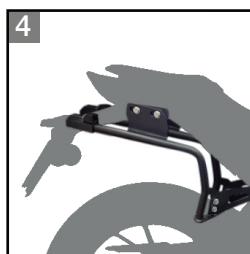

# HONDA CB190R (16-17)

## Full equip proposal

**SHAD**  
ENGINEERED FOR RIDING

	PRODUCT	REFERENCE
1	Top Case SH39 Carbon Cover Backrest	D0B39100 D1B39E06 D0RI3900
2	Top Master	H0CB16ST
3	Side Cases SH23	D0B23100
4	3P System	H0CB16IF
5	Tank Bag E04	X0SE04