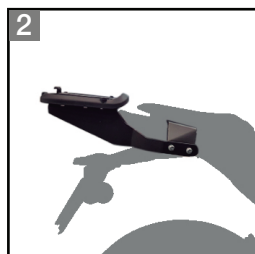

# HONDA CB190R (16-17)

## Full equip proposal

**SHAD**  
ENGINEERED FOR RIDING

	PRODUCT	REFERENCE
1	Top Case SH39 Carbon Cover Backrest	D0B39100 D1B39E06 D0RI3900
2	Top Master	H0CB16ST
3	Side Cases SH23	D0B23100
4	3P System	H0CB16IF
5	Tank Bag E04	X0SE04