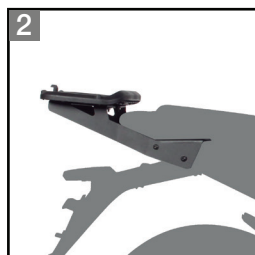

YAMAHA BENELLI BN302 (15-17)

Full equip proposal

SHAD
ENGINEERED FOR RIDING

	PRODUCT	REFERENCE
1	Top Case SH39 Carbon Cover Backrest	D0B39100 D1B39E06 D0RI3900
2	Top Master	B0BN35ST
3	Side Cases SH23	D0B23100
4	3P System	B0BN35IF
5	Tank Bag E22 Universal Tank Base (included)	X0SE22 X1SL90
6	Smartphone Holder	X0SG60M