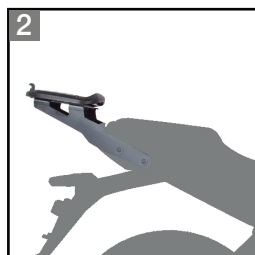

BENELLI 251 (16-17)

Full equip proposal

SHAD
ENGINEERED FOR RIDING

	PRODUCT	REFERENCE
1	Top Case SH34 White cover	D0B34100 D1B34E08
2	Top Master	B0BN27ST
3	Side Case SH23 White Cover	D0B23100 D1B23E08
4	3P System	B0BN27IF
5	Tank Bag E04	X0SE04