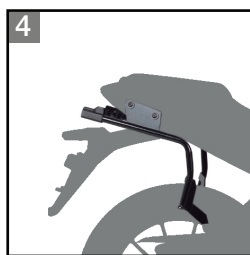

BENELLI 251 (16-17)

Full equip proposal

SHAD
ENGINEERED FOR RIDING

	PRODUCT	REFERENCE
1	Top Case SH34 White cover	D0B34100 D1B34E08
2	Top Master	B0BN27ST
3	Side Case SH23 White Cover	D0B23100 D1B23E08
4	3P System	B0BN27IF
5	Tank Bag E04	X0SE04