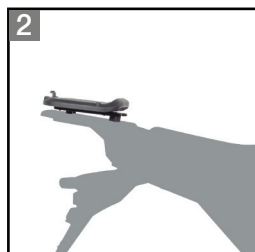

Kawasaki Versys-X 300 (2017)

Full equip proposal

	PRODUCT	REFERENCE
1	Top Case SH39 Carbon Cover (included) Backrest	D0B39100 D1B39E06 D0RI3900
2	Top Master	K0VR37ST
3	Side Cases SH23	D0B23100
4	3P System	K0VR37IF
5	Tank Bag SL12M Magnets	X0SL12M X1SL11