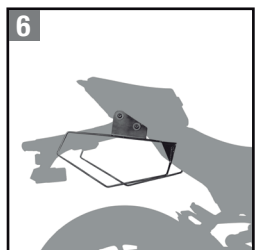

Alternative Choice

	PRODUCT	REFERENCE
6	Side Bag Holder	K0Z997SE
7	Saddle Bag E-48	X0SE48

Find more SHAD products for your bike
Encuentra más productos SHAD para tu moto
Trouvez plus de produits SHAD pour votre moto

www.shad.es