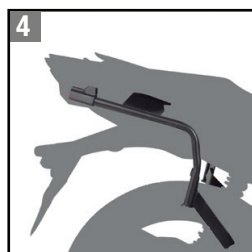

# Yamaha YS125 (2017)

## Full equip proposal

**SHAD**  
ENGINEERED FOR RIDING

	PRODUCT	REFERENCE
1	Top Case SH39 Carbon Cover Brake Light Backrest (included)	D0B39100 D1B39E06 D0B40KL D0RI3900
2	Top Master	Y0YS17ST
3	Side Cases SH23	D0B23100
4	3P System	Y0YS17IF
5	Tank Bag E-04 Magnets	X0SE04 X1SL11