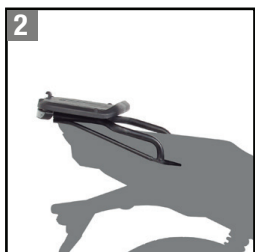

## Full equip proposal

**SHAD**  
ENGINEERED FOR RIDING

	PRODUCT	REFERENCE
1	Top Case SH39 Carbon Cover Brake Light Backrest (included)	D0B39100 D1B39E06 D0B40KL D0RI3900
2	Top Master	Y0YS17ST
3	Side Cases SH23	D0B23100
4	3P System	Y0YS17IF
5	Tank Bag E-04 Magnets	X0SE04 X1SL11