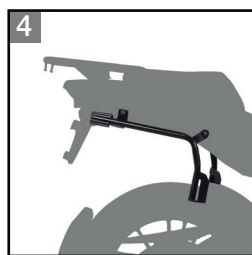

BENELLI TRK 502 (16-17)

Full equip proposal

SHAD
ENGINEERED FOR RIDING

	PRODUCT	REFERENCE
1	Top Case SH59X Backrest	D0B59100 D0RI80
2	Top Master	B0TR57ST
3	Side Cases SH35	D0B35100
4	3P System	B0TR57IF
5	Tank Bag SL23B Universal Tank Base (included)	X0SL23B X1SL90
6	Smart Phone Holder	X0SG60M