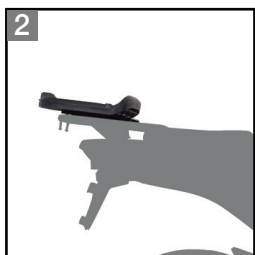

BENELLI TRK 502 (16-17)

Full equip proposal

SHAD
ENGINEERED FOR RIDING

	PRODUCT	REFERENCE
1	Top Case SH59X Backrest	D0B59100 D0RI80
2	Top Master	B0TR57ST
3	Side Cases SH35	D0B35100
4	3P System	B0TR57IF
5	Tank Bag SL23B Universal Tank Base (included)	X0SL23B X1SL90
6	Smart Phone Holder	X0SG60M