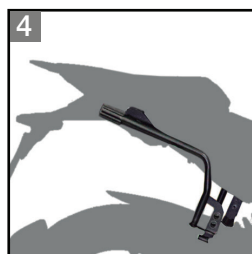

DUCATI Multistrada 1200 (16-17)

Full equip proposal

SHAD
ENGINEERED FOR RIDING

	PRODUCT	REFERENCE
1	Top Case SH59X Backrest	D0B59100 D0RI80
2	Top Master	D0ML17ST
3	Side Cases SH35	D0B35100
4	3P System	D0ML17IF
5	Tank Bag E04 Universal Tank Base	X0SE04 X1SL90