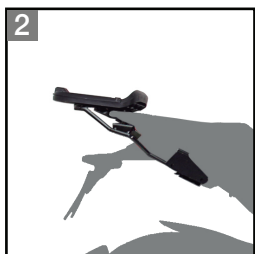

DUCATI Multistrada 1200 (16-17)

Full equip proposal

SHAD
ENGINEERED FOR RIDING

	PRODUCT	REFERENCE
1	Top Case SH59X Backrest	D0B59100 D0RI80
2	Top Master	D0ML17ST
3	Side Cases SH35	D0B35100
4	3P System	D0ML17IF
5	Tank Bag E04 Universal Tank Base	X0SE04 X1SL90