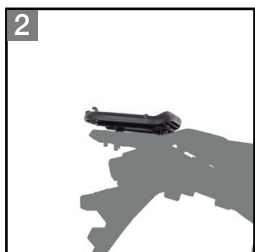

SUZUKI V-Strom 650 (2017)

Full equip proposal

SHAD
ENGINEERED FOR RIDING

	PRODUCT	REFERENCE
1	Top Case SH59X Backrest	D0B59100 D0RI80
2	Top Master	S0VS14ST
3	Side Cases SH35	D0B35100
4	3P System	S0VS67IF
5	Tank Bag E04 Universal Tank Base (included)	X0SE04 X1SL90
6	Smart Phone Holder	X0SG60M