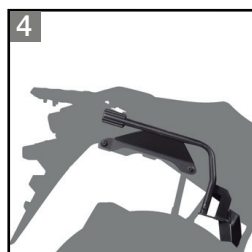

SUZUKI V-Strom 650 (2017)

Full equip proposal

SHAD
ENGINEERED FOR RIDING

	PRODUCT	REFERENCE
1	Top Case SH59X Backrest	D0B59100 D0RI80
2	Top Master	S0VS14ST
3	Side Cases SH35	D0B35100
4	3P System	S0VS67IF
5	Tank Bag E04 Universal Tank Base (included)	X0SE04 X1SL90
6	Smart Phone Holder	X0SG60M