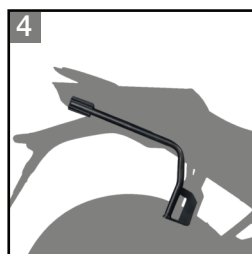

## Full equip proposal

	PRODUCT	REFERENCE
1	Top Case SH50 White Cover Brake Light	D0B5000 D1B50E08 D0B50KL
2	Top Master	W0RR15ST
3	Side Cases SH36 White Cover	D0B36100 D1B36E08
4	3P System	W0RS15IF
5	Small Tank Bag SL12	X0SL12M
6	GPS Holder	X0SG40M

## Alternative Choice

	PRODUCT	REFERENCE
6	Top Master *Compatible with original BMW rack	W0RS15ST

Find more SHAD products for your bike  
Encuentra más productos SHAD para tu moto  
Trouvez plus de produits SHAD pour votre moto