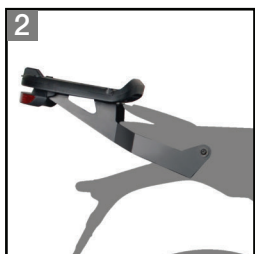

Full equip proposal

	PRODUCT	REFERENCE
1	Top Case SH50 White Cover Brake Light	D0B5000 D1B50E08 D0B50KL
2	Top Master	W0RR15ST
3	Side Cases SH36 White Cover	D0B36100 D1B36E08
4	3P System	W0RS15IF
5	Small Tank Bag SL12	X0SL12M
6	GPS Holder	X0SG40M

Alternative Choice

	PRODUCT	REFERENCE
6	Top Master *Compatible with original BMW rack	W0RS15ST

Find more SHAD products for your bike
Encuentra más productos SHAD para tu moto
Trouvez plus de produits SHAD pour votre moto