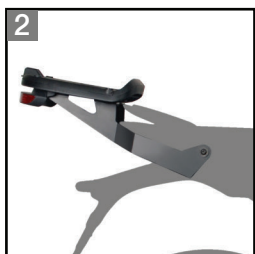

## Full equip proposal

	PRODUCT	REFERENCE
1	Top Case SH50 White Cover Brake Light	D0B5000 D1B50E08 D0B50KL
2	Top Master	W0RR15ST
3	Side Cases SH36 White Cover	D0B36100 D1B36E08
4	3P System	W0RS15IF
5	Small Tank Bag SL12	X0SL12M
6	GPS Holder	X0SG40M

## Alternative Choice

	PRODUCT	REFERENCE
6	Top Master *Compatible with original BMW rack	W0RS15ST

Find more SHAD products for your bike  
Encuentra más productos SHAD para tu moto  
Trouvez plus de produits SHAD pour votre moto