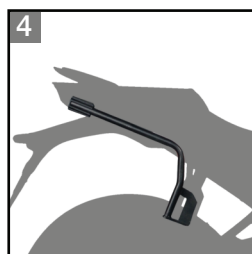

Full equip proposal

	PRODUCT	REFERENCE
1	Top Case SH50 White Cover Brake Light	D0B5000 D1B50E08 D0B50KL
2	Top Master	W0RR15ST
3	Side Cases SH36 White Cover	D0B36100 D1B36E08
4	3P System	W0RS15IF
5	Small Tank Bag SL12	X0SL12M
6	GPS Holder	X0SG40M

Alternative Choice

	PRODUCT	REFERENCE
6	Top Master *Compatible with original BMW rack	W0RS15ST

Find more SHAD products for your bike
Encuentra más productos SHAD para tu moto
Trouvez plus de produits SHAD pour votre moto