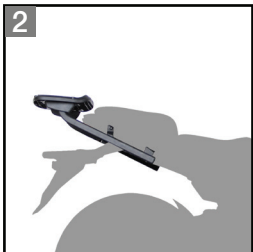

## Full equip proposal

	PRODUCT	REFERENCE
1	Top Case SH39	D0B39100
2	Fitting Kit	K0ER62ST
3	Side Cases SH36	D0B36100
4	Side Holder	K0ER62IF
5	Comfort Seat	SHK0E6300C
6	Tank Bag E-04	X0SE04