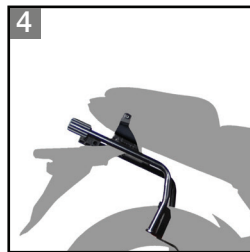

Full equip proposal

	PRODUCT	REFERENCE
1	Top Case SH39	D0B39100
2	Fitting Kit	K0ER62ST
3	Side Cases SH36	D0B36100
4	Side Holder	K0ER62IF
5	Comfort Seat	SHK0E6300C
6	Tank Bag E-04	X0SE04

Alternative Choice