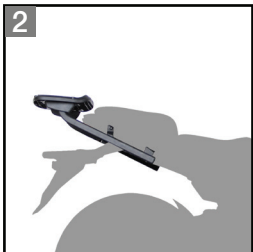

Full equip proposal

	PRODUCT	REFERENCE
1	Top Case SH39	D0B39100
2	Fitting Kit	K0ER62ST
3	Side Cases SH36	D0B36100
4	Side Holder	K0ER62IF
5	Comfort Seat	SHK0E6300C
6	Tank Bag E-04	X0SE04

Alternative Choice