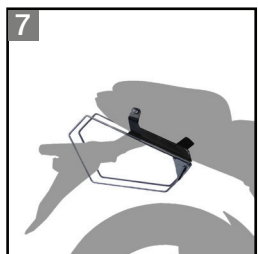

Full equip proposal

	PRODUCT	REFERENCE
1	Top Case SH39	D0B39100
2	Fitting Kit	K0ER62ST
3	Side Cases SH36	D0B36100
4	Side Holder	K0ER62IF
5	Comfort Seat	SHK0E6300C
6	Tank Bag E-04	X0SE04

Alternative Choice