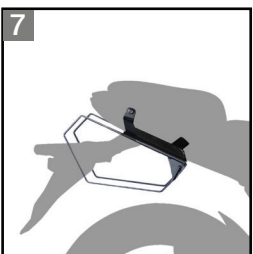

Alternative Choice

	PRODUCT	REFERENCE
7	Side Bag Holder	K0ER62SE
8	Saddle Bags E-48	X0SE48

Find more SHAD products for your bike
Encuentra más productos SHAD para tu moto
Trouvez plus de produits SHAD pour votre moto

www.shad.es