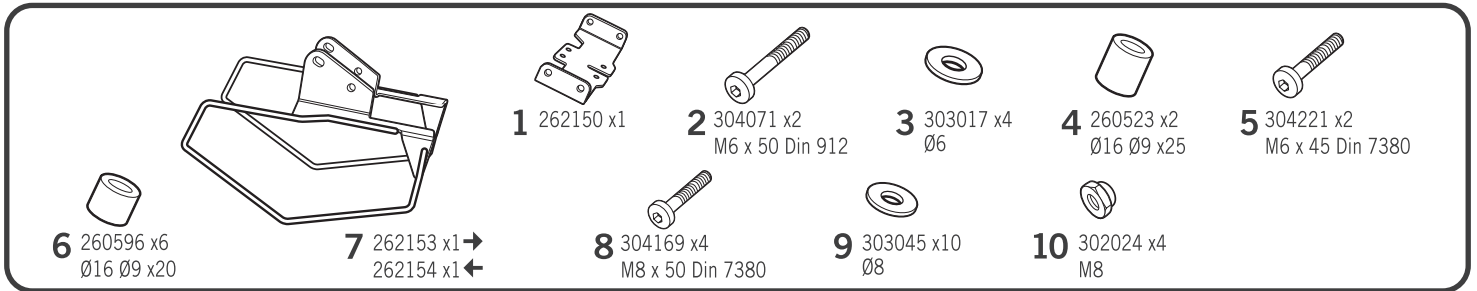

## KAWASAKI Z900 '17 KIT SIDE BAG HOLDER KOZ997SE