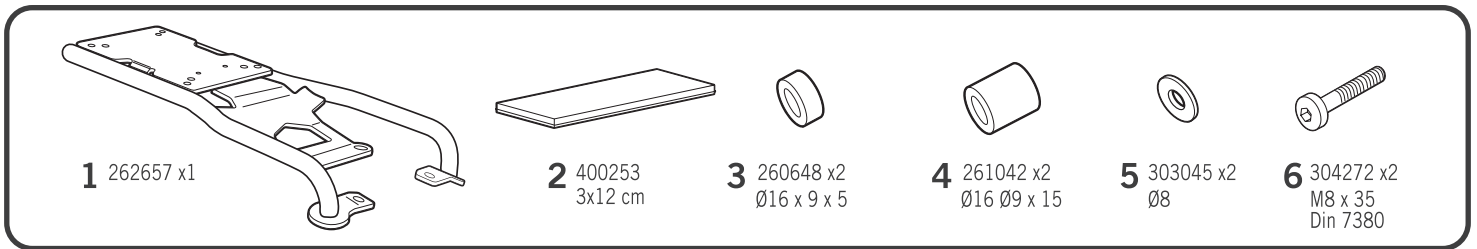

### ! WARNING!

- Compatible with Small (D1B29PA) & Medium (D1B40PA) mounting plates. (maximun topcase SH45)  
- ATTENTION: top fitting not compatible with aluminium mounting plate (D1BTRPA) or Large mounting plate (D1B481PA).