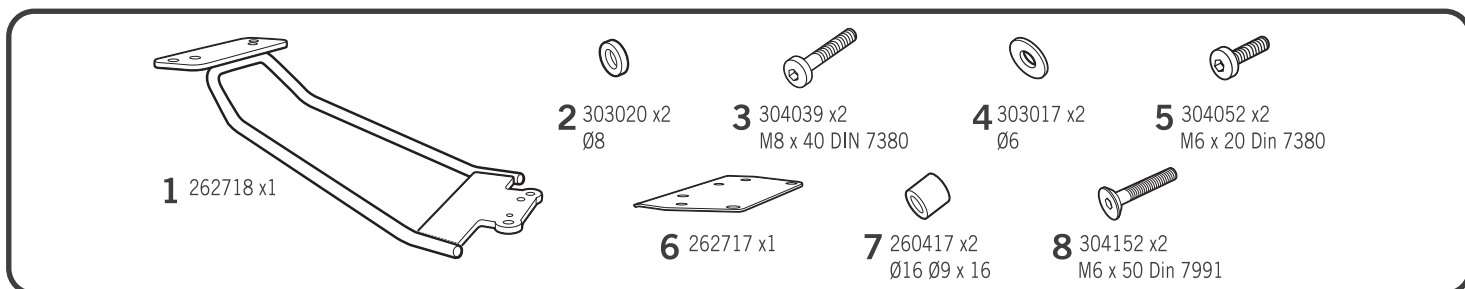

SHAD

ROYAL ENFIELD HIMALAYAN 410 '18- TOP MASTER ROHM49ST

! WARNING!

- Compatible with Small (D1B29PA), Medium (D1B40PA) & Large mounting plate (D1B481PA).
 - **ATTENTION:** top fitting not compatible with aluminium mounting plate (D1BTRPA).

GB

Do not fully tighten the screws until it is ensured that the KIT is correctly attached and aligned.

E

No apretar los tornillos del todo hasta asegurarse que el KIT está correctamente colocado y alineado.