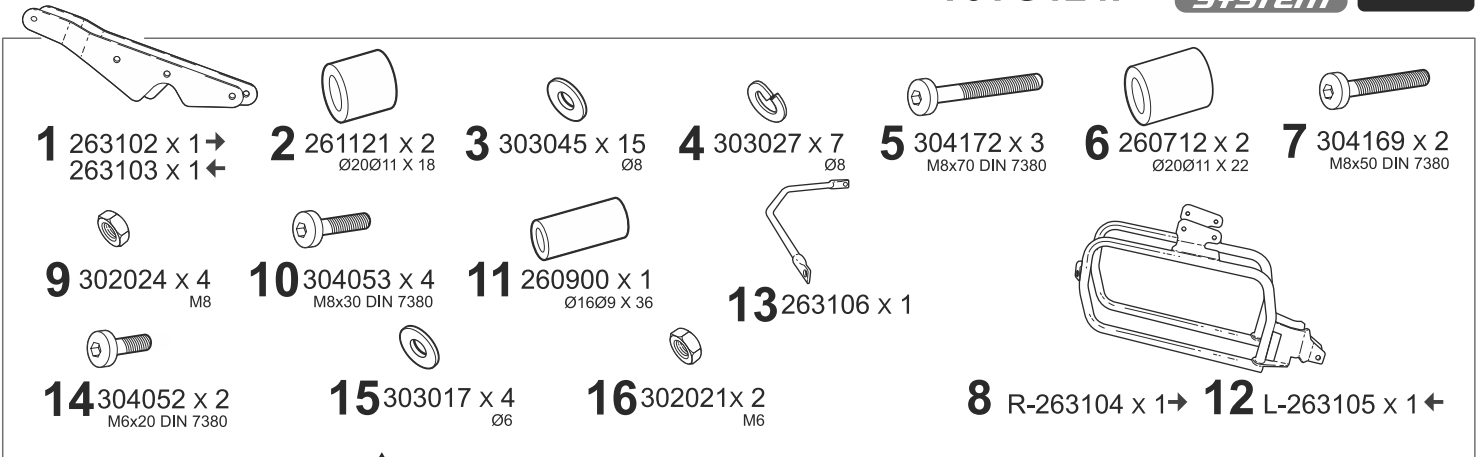

## TRIUMPH TIGER 1200 GT / RALLY '22

T0TG124P